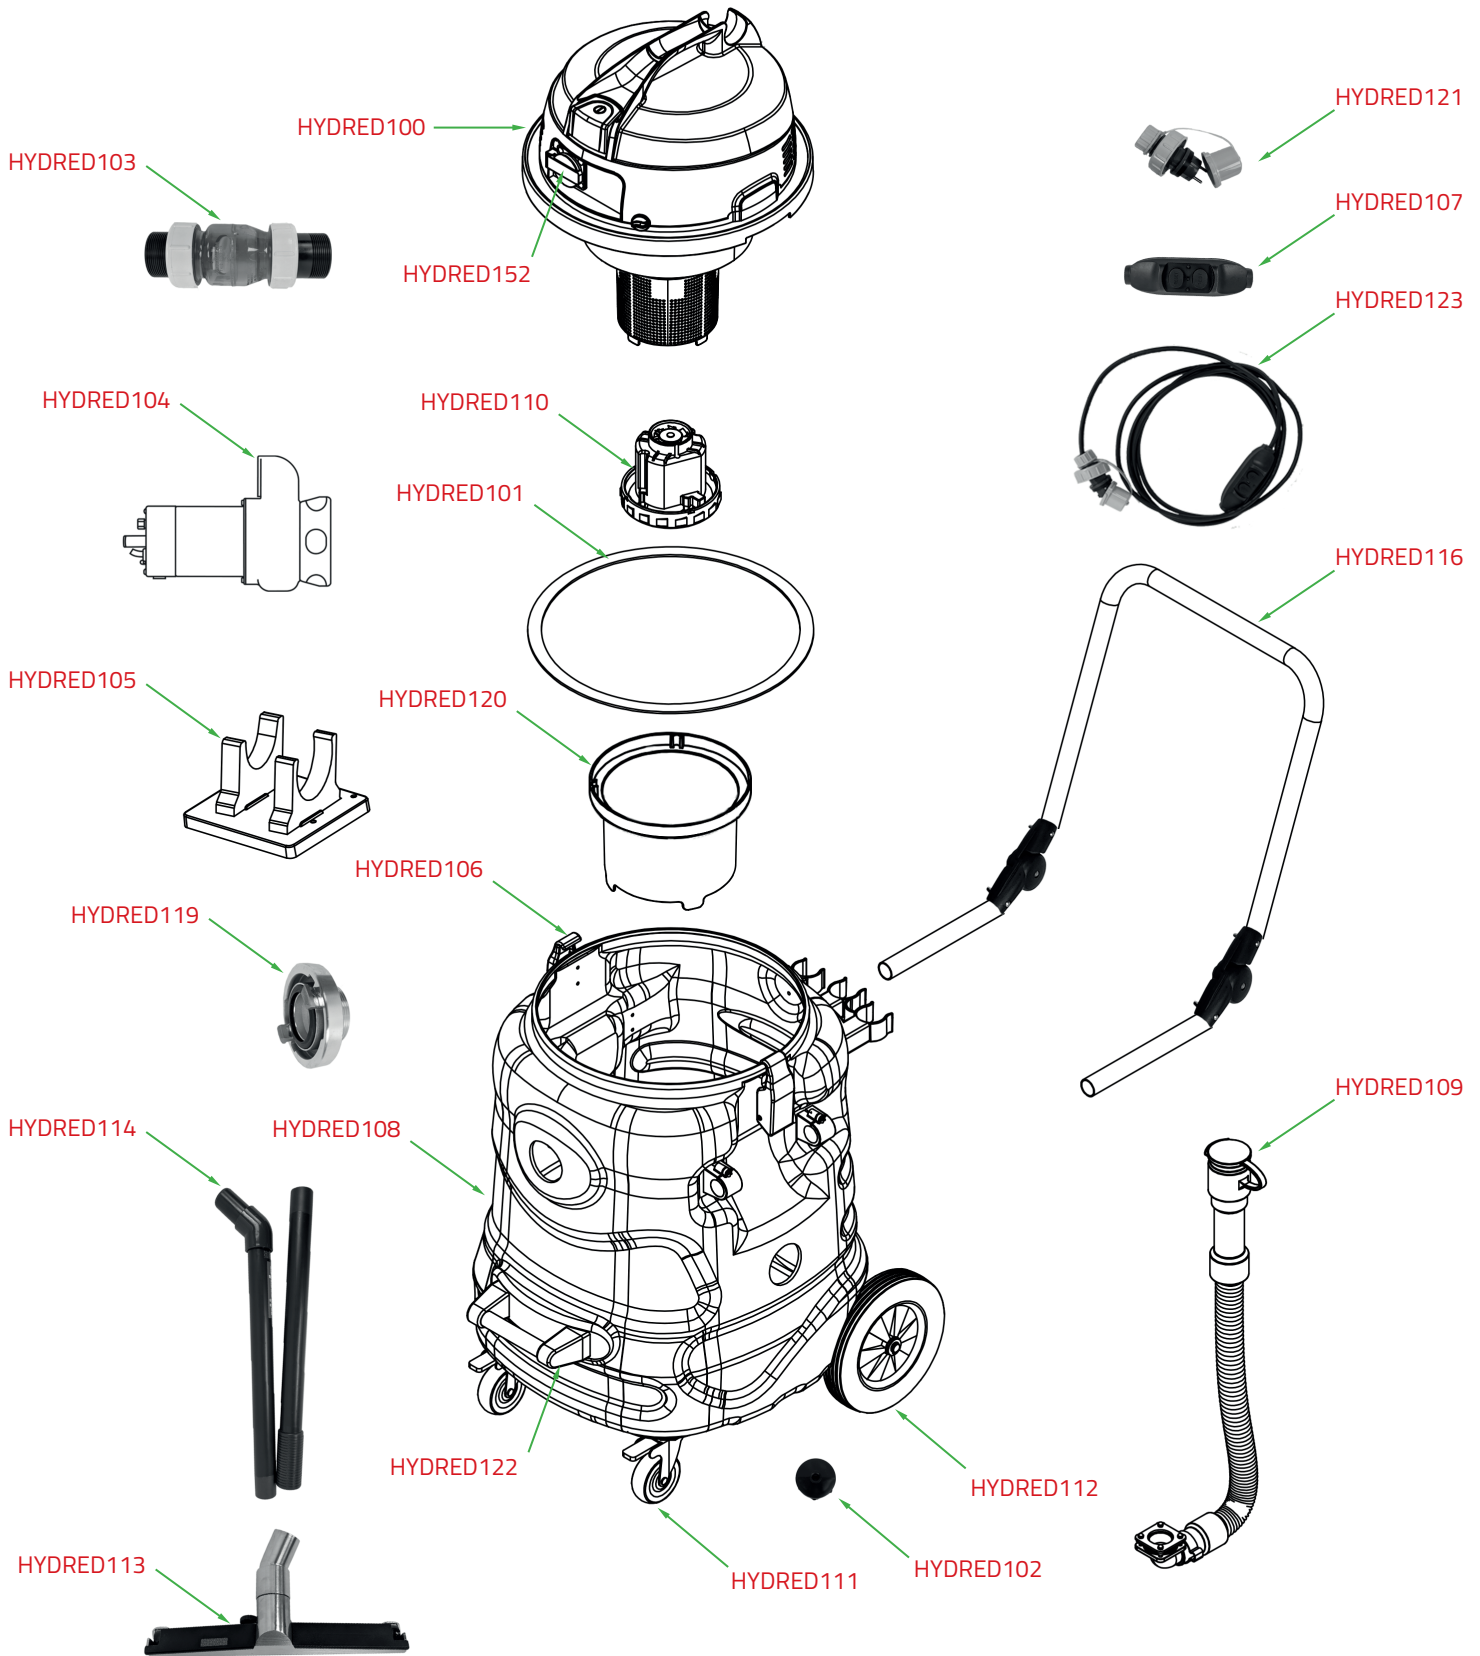

SPARE PART LIST HYDRA

rössle

Vacuum cleaner for fire departments